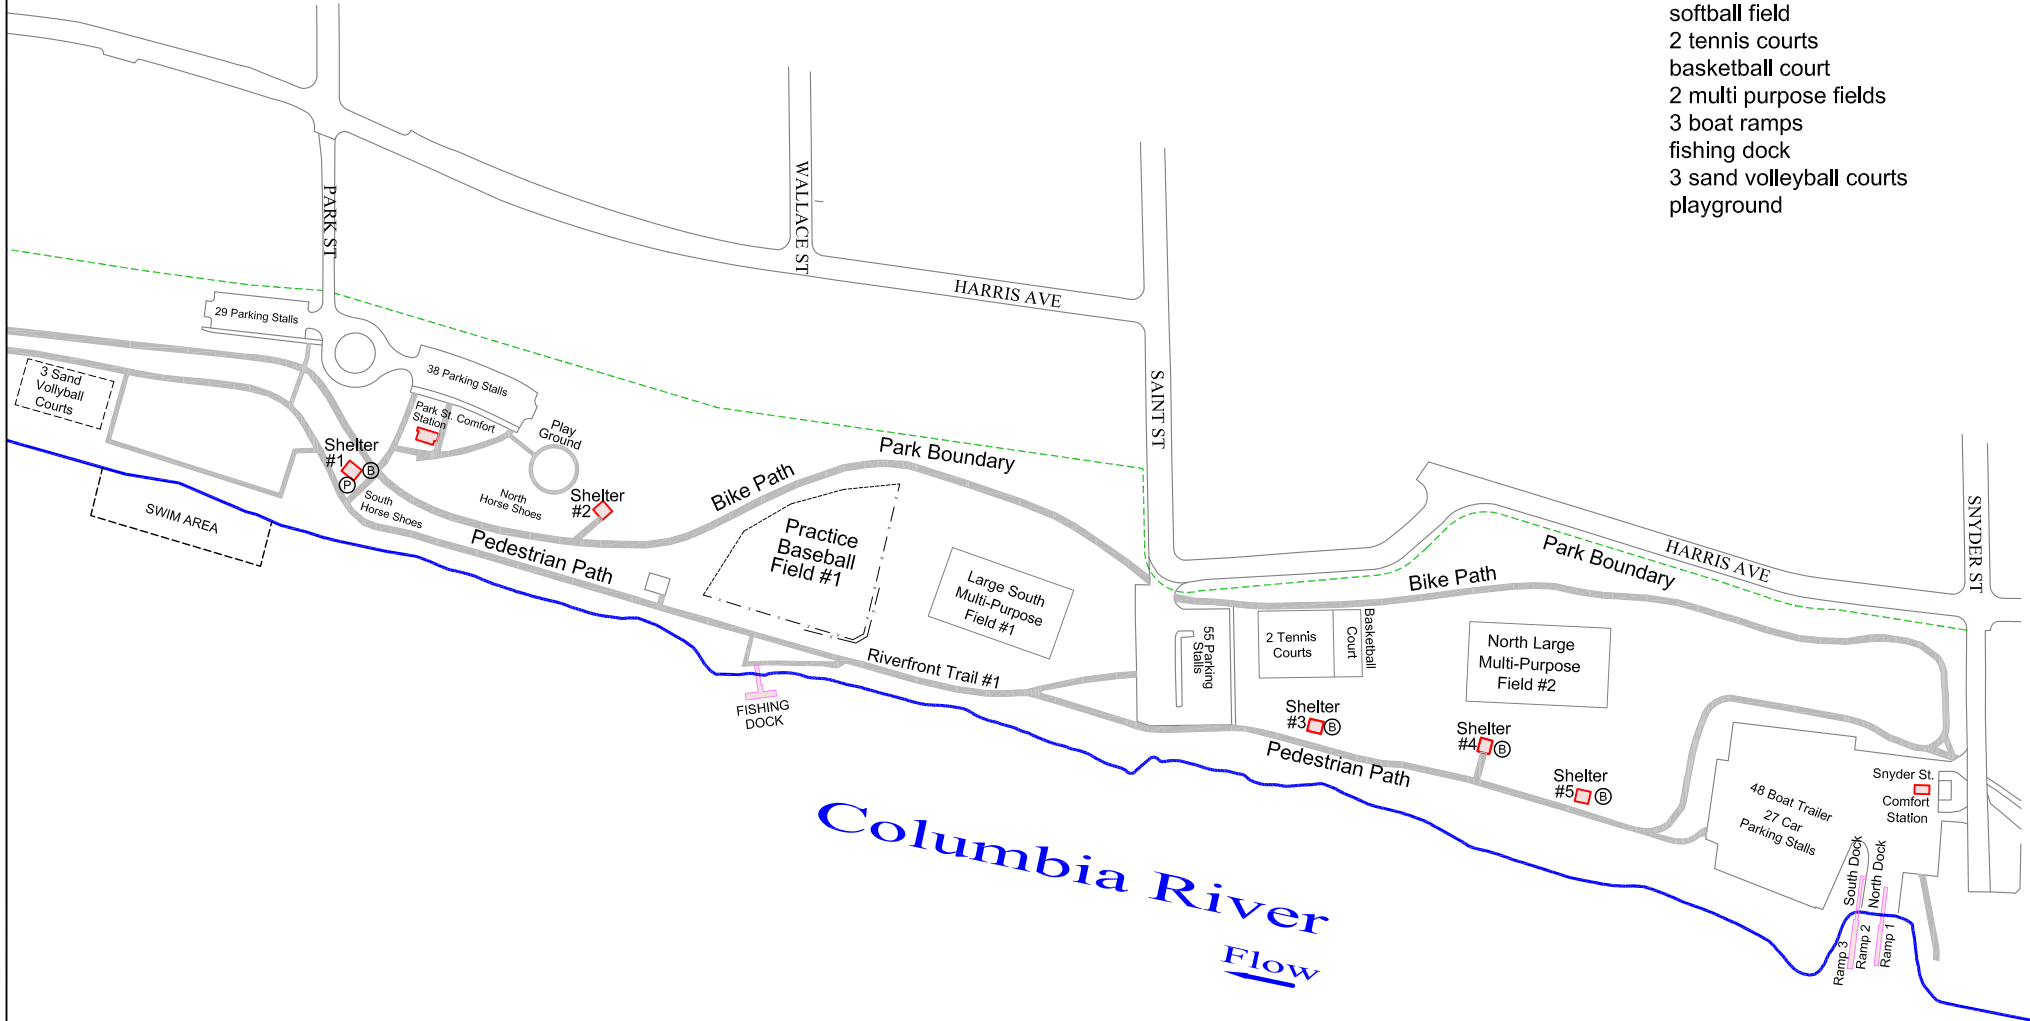

Leslie Groves Park

Facilities Include

- 5 shelters
- 2 horseshoe pits
- swimming beach
- 2 comfort stations
- 2 boat docks
- softball field
- 2 tennis courts
- basketball court
- 2 multi purpose fields
- 3 boat ramps
- fishing dock
- 3 sand volleyball courts
- playground

Legend

- P Power
- B BBQ

April, 2017
ParkMaps.dwg